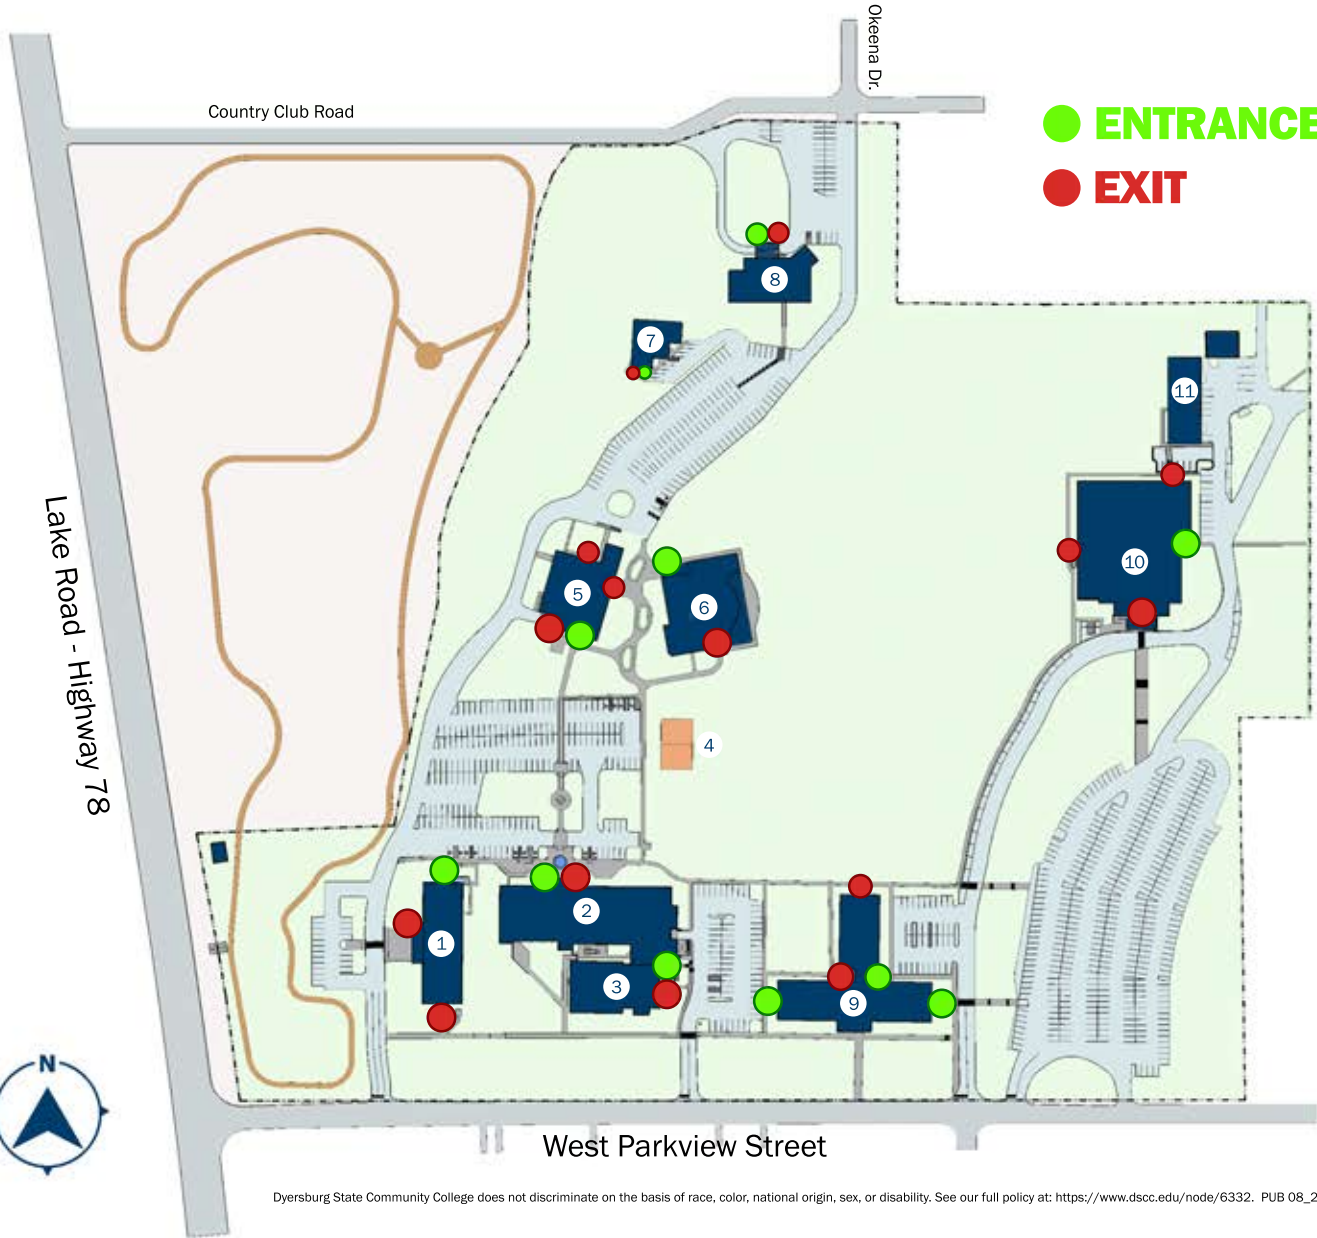

Dyersburg State Community College

Dyersburg Campus Map

1510 Lake Road, Dyersburg, TN 38024

- 1 E.B. Eller Administration Building
- 2 Learning Resource Center (LRC)
- 3 Mathematics Building
- 4 Volleyball Court
- 5 Campus Activities Building/Bookstore
- 6 Student Center
- 7 Baptist Collegiate Ministry (BCM)
- 8 Security Bank Community Learning Center (SBCLC)
- 9 Dale F. Glover Education Center
- 10 E.H. Lannom, Jr. Gymnasium
- 11 Maintenance Building/Engineering Systems Technology Lab