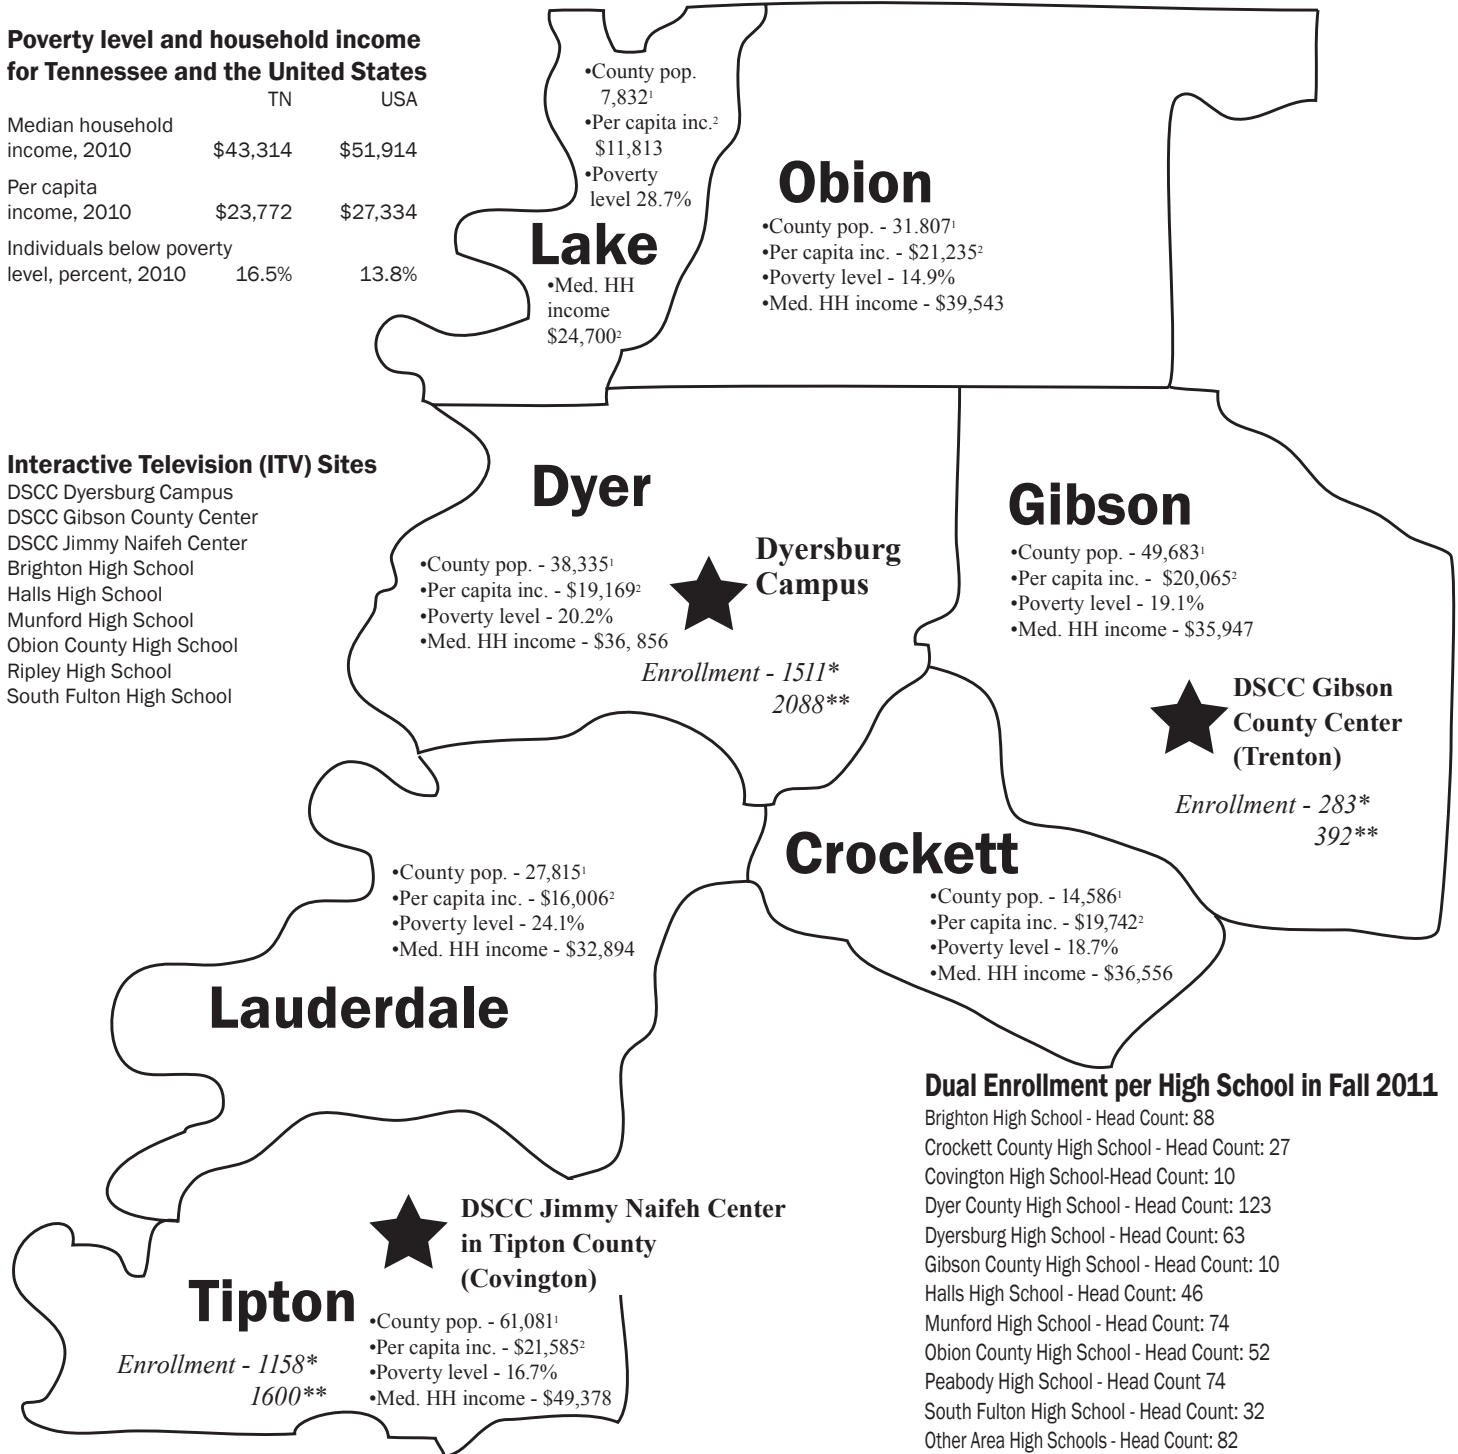

Dyersburg State Community College

Poverty level and household income for Tennessee and the United States

	TN	USA
Median household income, 2010	\$43,314	\$51,914
Per capita income, 2010	\$23,772	\$27,334
Individuals below poverty level, percent, 2010	16.5%	13.8%

Interactive Television (ITV) Sites

- DSCC Dyersburg Campus
- DSCC Gibson County Center
- DSCC Jimmy Naifeh Center
- Brighton High School
- Halls High School
- Munford High School
- Obion County High School
- Ripley High School
- South Fulton High School

Dual Enrollment per High School in Fall 2011

- Brighton High School - Head Count: 88
- Crockett County High School - Head Count: 27
- Covington High School-Head Count: 10
- Dyer County High School - Head Count: 123
- Dyersburg High School - Head Count: 63
- Gibson County High School - Head Count: 10
- Halls High School - Head Count: 46
- Munford High School - Head Count: 74
- Obion County High School - Head Count: 52
- Peabody High School - Head Count 74
- South Fulton High School - Head Count: 32
- Other Area High Schools - Head Count: 82